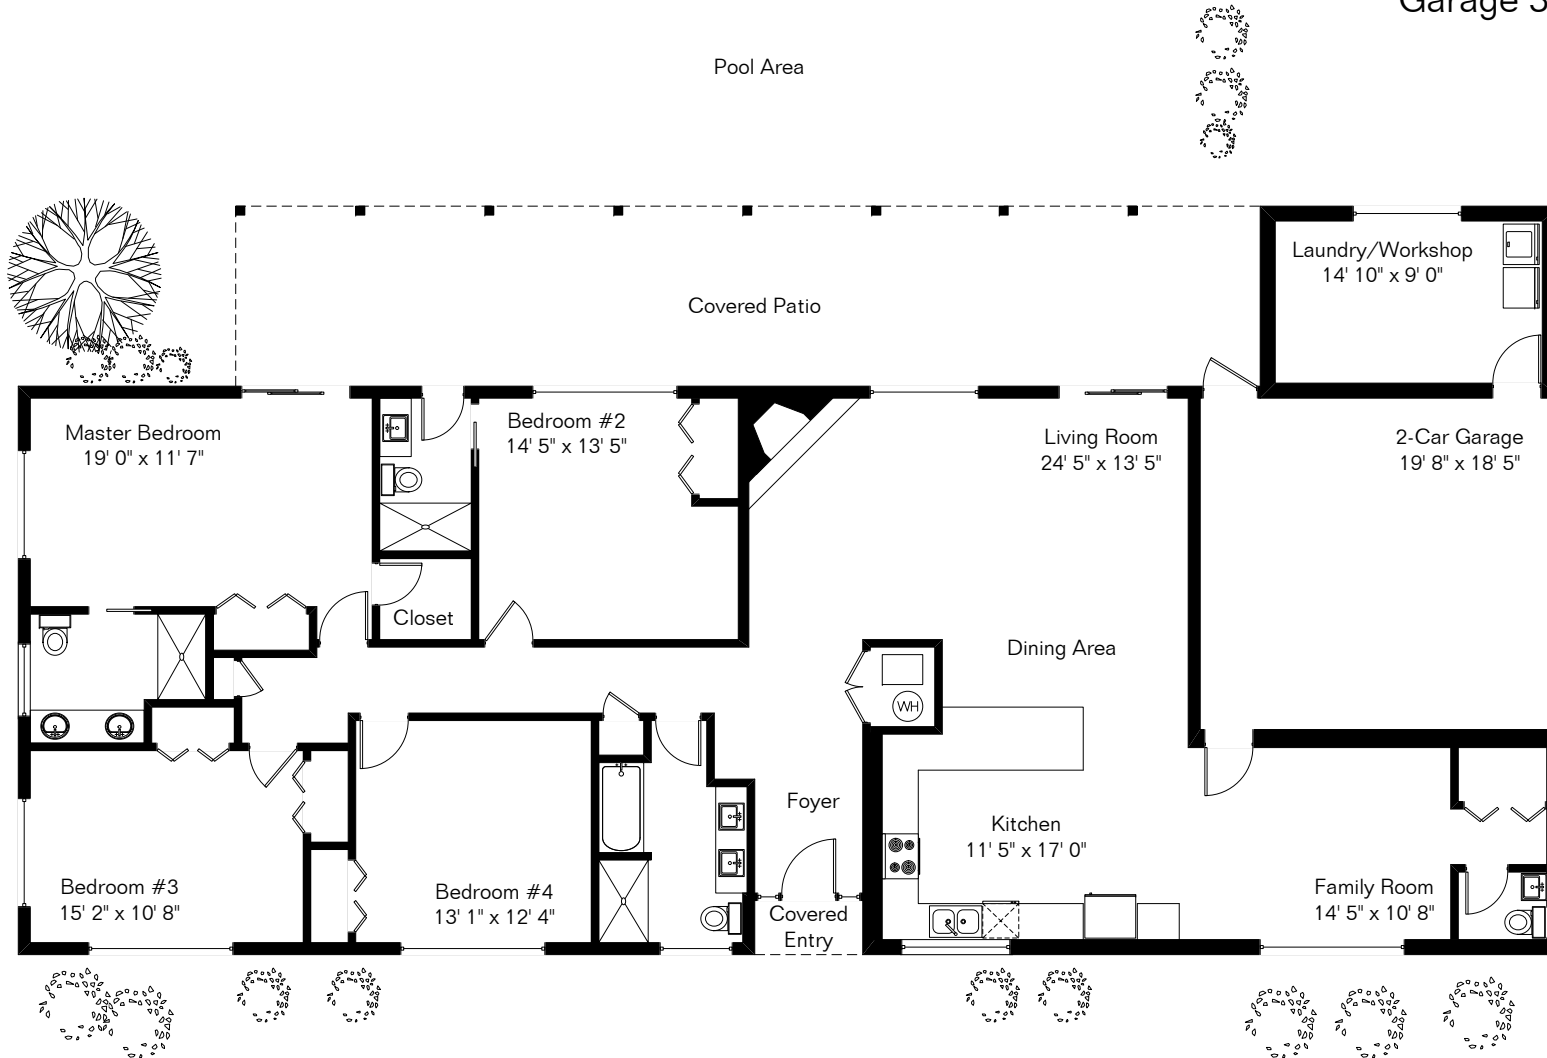

The square footages and room size information are deemed to be reliable but are not guaranteed and should be independently verified.

Living Area 2,486 Sq Ft
Garage 372 Sq Ft

5601 N Camino Real

Site Visit February 2014

0 ft. 6 ft. 10 ft. 20 ft.

Copyright 2014 Floor Plans First! LLC
All Rights Reserved.

www.FloorPlansFirst.com

Toll Free (877) 887-1500
Voice (520) 881-1500
Fax (520) 791-7701

Floor Plans First!
See the Floor Plan First